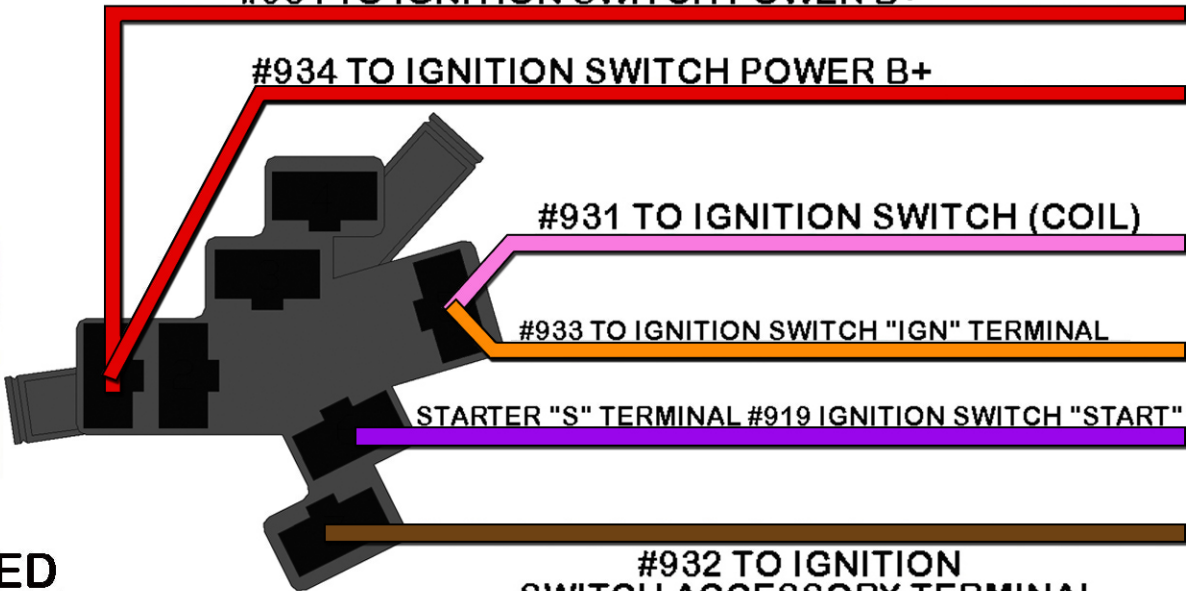

PAINLESS
PERFORMANCE PRODUCTS®

#934 TO IGNITION SWITCH POWER B+

#934 TO IGNITION SWITCH POWER B+

#931 TO IGNITION SWITCH (COIL)

#933 TO IGNITION SWITCH "IGN" TERMINAL

STARTER "S" TERMINAL #919 IGNITION SWITCH "START"

#932 TO IGNITION
SWITCH ACCESSORY TERMINAL

GM TRUCK
DASH MOUNTED
IGNITION SWITCH