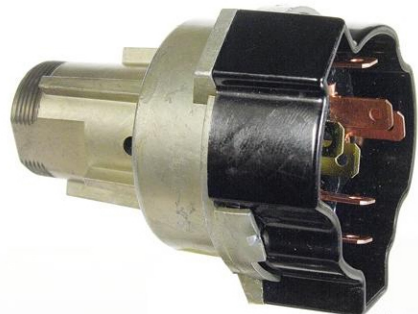

PAINLESS
PERFORMANCE PRODUCTS®

#934 TO IGNITION SWITCH POWER B+

#934 TO IGNITION SWITCH POWER B+

#931 TO IGNITION SWITCH (COIL)

#933 TO IGNITION SWITCH "IGN" TERMINAL

STARTER "S" TERMINAL #919 IGNITION SWITCH "START"

#932 TO IGNITION
SWITCH ACCESSORY TERMINAL

GM TRUCK
DASH MOUNTED
IGNITION SWITCH